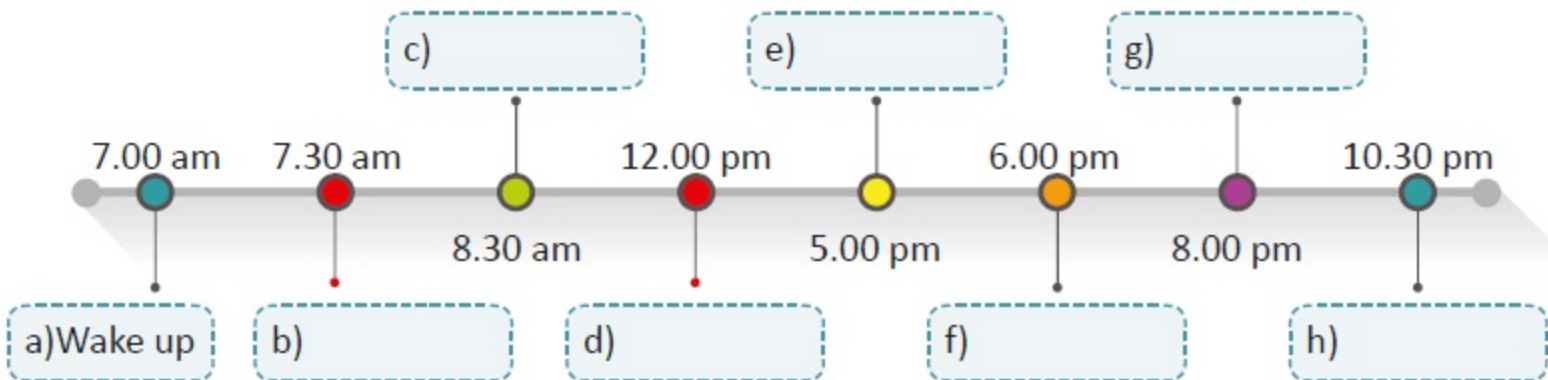

1. Fill in the blanks in Sam's daily diary timeline.

2) Complete the sentences according to the text.

- a) He always eats ..... and drinks a cup of tea.
- b) Sam works at a ..... company.
- c) Sam usually eats a ..... sandwich.
- d) For dinner, Sam and his family normally have ..... food.
- e) At 9.00 pm Sam and his wife .....
- f) They normally watch ..... or a short film.
- g) Sam goes to bed and ..... quickly.